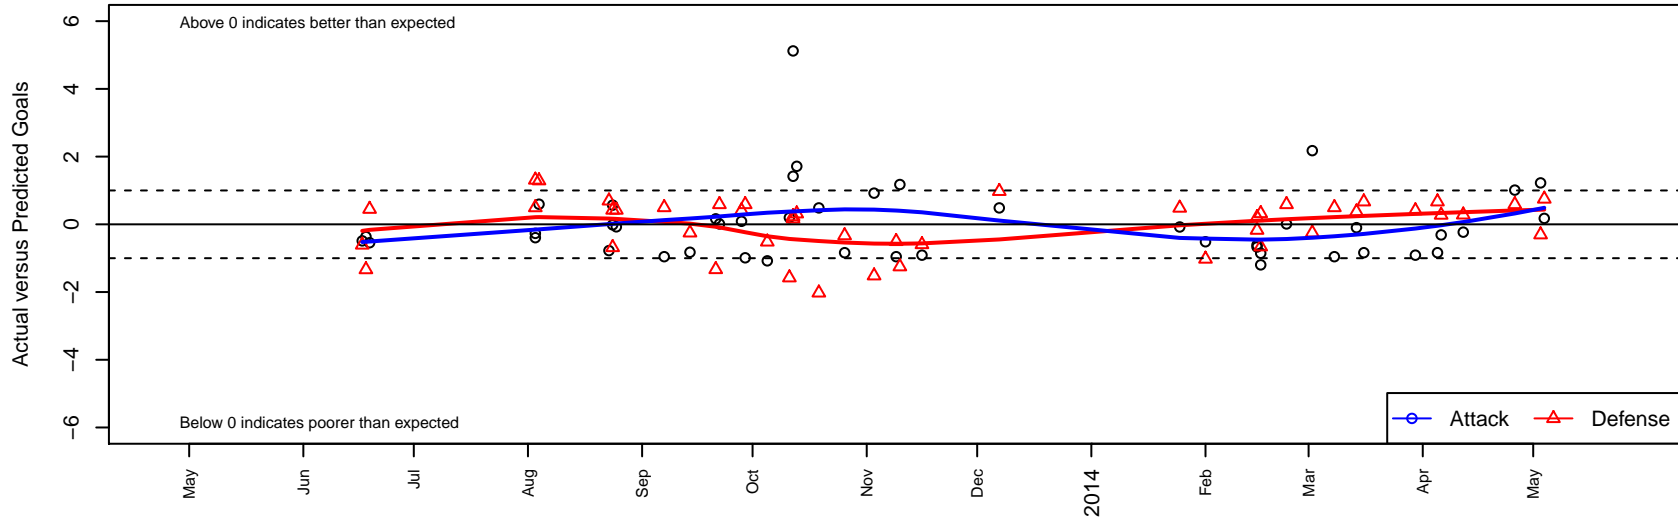

NWN Red G00

Northwest Nationals
 Mountlake Terrace, WA
 G00 total strength=1442
 attack=6.11 defense=13.98
 fall league = RCL G00 Div 1, Spr RCL G00 Div
 alt names used:
 NWN G00 Red A
 Northwest Nationals G00 Red
 Northwest Nationals G00 Red (WA) (SC)
 NORTHWEST NATIONALS G00 RED (WA)
 NORTHWEST NATIONALS G 00 RED (WA)

Venues played:
 Far West Regionals U12
 Surf Girls U13 U13
 NW Champions League U13
 RCL G00 Div 1
 Spr RCL G00 Div 1
 PDT Phoenix Premier – Red U13
 WYS Championship G00

NWN Red G00
 Dots are actual minus expected GF (blue circles) and GA (red triangles).
 Blue line is smoothed change in attack strength. Red is smoothed change in defense strength.